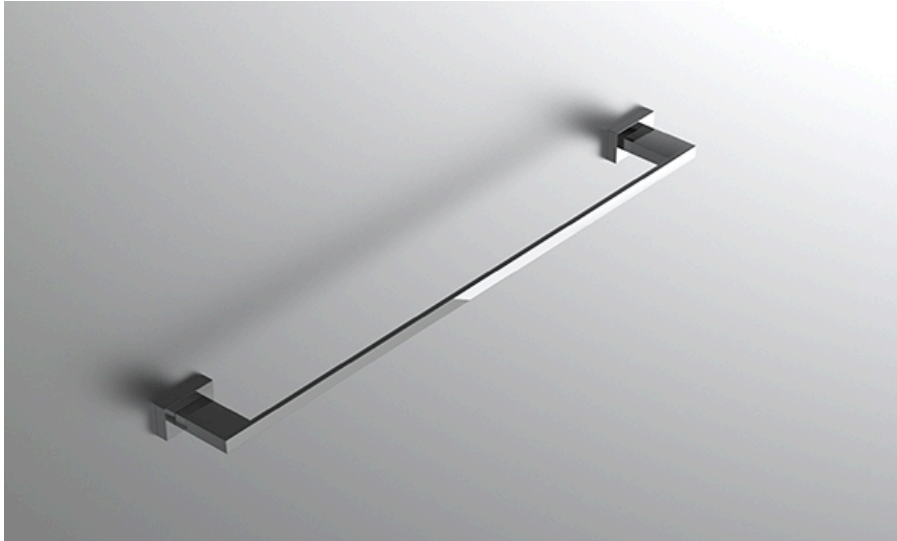

neelnox

LET
THERE
BE **DESIGN.**

FEATURES

- Premium 304 Grade Stainless Steel
- Solid Mount Construction
- Concealed Installation Hardware
- State of the art wall anchors included for installation on Dry wall or Tile

COLLECTION EMERGENCE

TOWEL BAR

Model	Product	Finishes Available
EMG-TWB9	9" Towel Bar	Multiple finishes available. Over 23 finishes to choose from.
EMG-TWB12	12" Towel Bar	
EMG-TWB18	18" Towel Bar	
EMG-TWB24	24" Towel Bar	
EMG-TWB30	30" Towel Bar	

Dimension in inches

FRONT

TOP

SIDE

NOTE: Dimensions subject to change without notice.