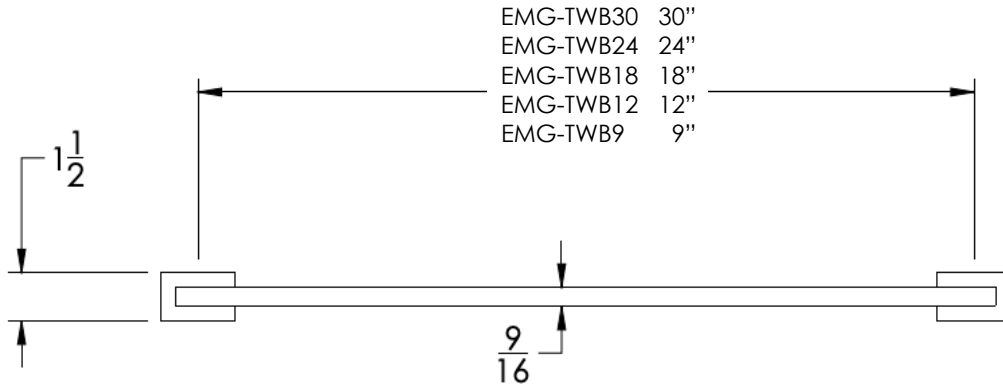

COLLECTION EMERGENCE

TOWEL BAR

Model	Product	Finishes Available
EMG-TWB9	9" Towel Bar	Multiple finishes available. Over 23 finishes to choose from.
EMG-TWB12	12" Towel Bar	
EMG-TWB18	18" Towel Bar	
EMG-TWB24	24" Towel Bar	
EMG-TWB30	30" Towel Bar	

Dimension in inches

FRONT

TOP

SIDE

NOTE: Dimensions subject to change without notice.