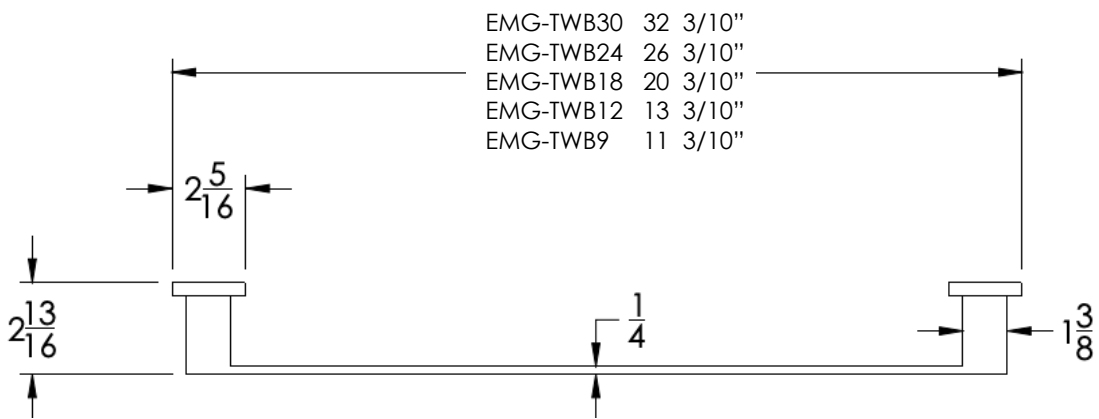

COLLECTION EMERGENCE

TOWEL BAR

Model	Product	Finishes Available
EMG-TWB9	9" Towel Bar	Multiple finishes available. Over 23 finishes to choose from.
EMG-TWB12	12" Towel Bar	
EMG-TWB18	18" Towel Bar	
EMG-TWB24	24" Towel Bar	
EMG-TWB30	30" Towel Bar	

Dimension in inches

FRONT

TOP

SIDE

NOTE: Dimensions subject to change without notice.